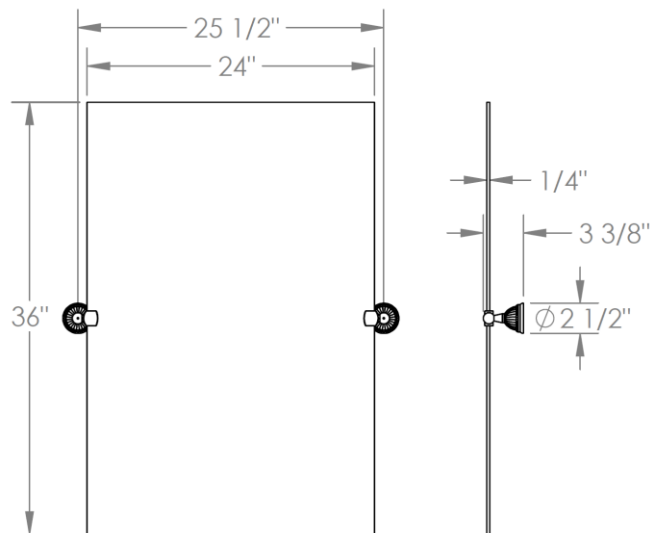

185-0.9A

Wall Mounted 24" x 36" Rectangular Pivot Mirror

WATERMARK DESIGNS 2/1/2019

350 Dewitt Ave Brooklyn NY 11207 USA T 718 257 2800 F 718 257 2144 info@watermark-designs.com